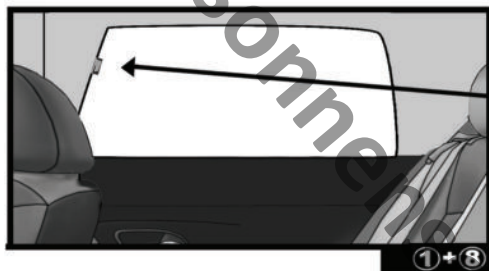

CL-M03 x 2

CL-M02 x 4

CL-T01 x 1

CAR
S H A D E S

Installation

TOYOTA YARIS 5DR

TOY-YARI-5-D

SIDE SHADE INSTALLATION